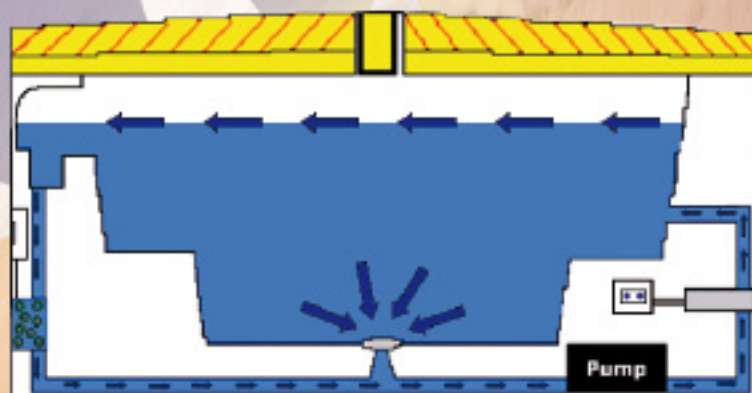

passion
spas | love your senses

WITH THE AQUAPURE SYNERGY WATER MANAGEMENT SYSTEM™ YOU CAN SPEND YOUR TIME ENJOYING YOUR SPA, NOT MAINTAINING IT

High Volume intake to Filtration System

Ozone Treatment Chamber makes the Ozone purifier maximal effective

The Built in Floor Drain will give no chance for dirt to settle on the bottom of your spa

AquaPure Water Management System™: Saves on chemicals, Saves on time, less maintenance

*option

-  **passion** IS APPLICABLE TO ALL PASSION SPAS FROM THE CLASSIC COLLECTION
-  **passion** IS APPLICABLE TO ALL PASSION SPAS FROM THE SIGNATURE COLLECTION
-  **passion** IS APPLICABLE TO ALL PASSION SPAS FROM THE LUXURY COLLECTION
-  **passion** IS APPLICABLE TO ALL PASSION SPAS FROM THE EXCLUSIVE COLLECTION