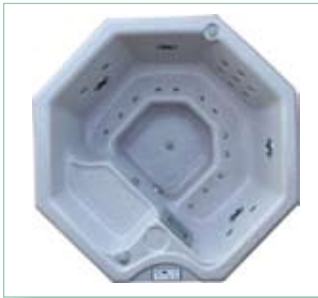

Price list

Tao - 220kg / 700 litres / 13 amp power supply

An economical octagonal 5 seat. This spa features 16 jets, 12 air injectors. Equipment includes a two speed 2HP quiet running massage/filter motor, air boost system, LED colour wash lighting, electronic control system with 3KW heater. Ozone. Cabinet built in revolutionary "Natural" synthetic, no maintenance wood. Options include Cedar cabinet and Stainless steel jet trim

Retail price
incl. VAT

£3995

Cian - 270kg / 850 litres / 13 amp power supply

A compact 3 seat with comfortable lounger. This spa features 21 jets, 14 air injectors and 3 sculptured seats with integrated headrests. Equipment includes a two speed 2HP quiet running massage/filter motor, air boost system, LED colour wash lighting, electronic control system with 3KW heater Ozone. Cabinet built in revolutionary "Natural" synthetic, no maintenance wood. Options include Cedar cabinet and Stainless steel jet trim

Retail price
incl. VAT

£4975

Corada - 380kg / 1350 litres / 20 amp power supply

Comfortable designer 6 seat 10 sided spa with recliner seats suitable for even the tallest of people. This spa features 38 jets, 14 air injectors and 2 sculptured seats with integrated headrests. Equipment includes a two speed 2HP quiet running massage/filter motor, 2HP massage motor, air boost system, LED colour wash lighting, electronic control system with 3KW heater Ozone. Cabinet built in revolutionary "Natural" synthetic, no maintenance wood. Options include Cedar cabinet and Stainless steel jet trim